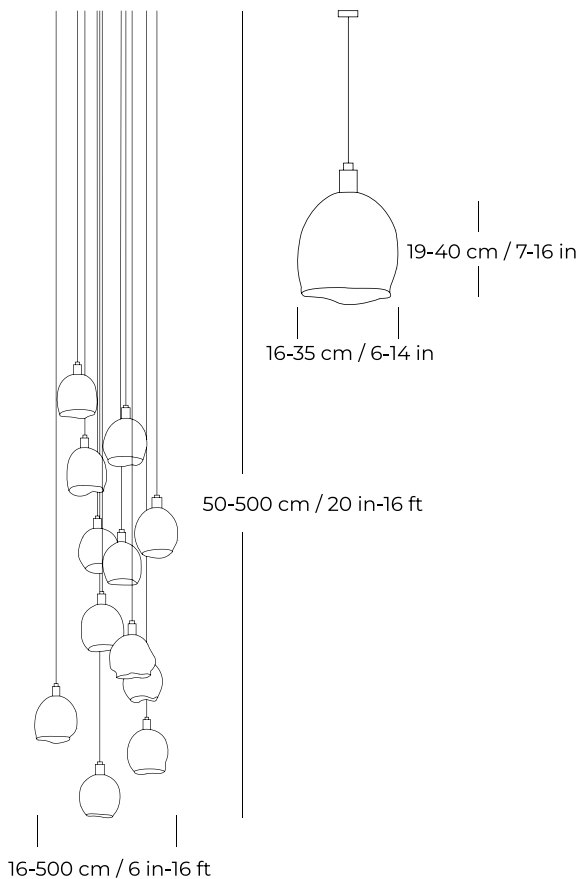

All items are handmade by the best craftsmen. We implement the boldest non-standard projects, which result in a one-of-a-kind product. We eliminated mechanical processes in production as much as possible, thanks to manual work there are never two exact pieces. Each work made is a unique work of art.